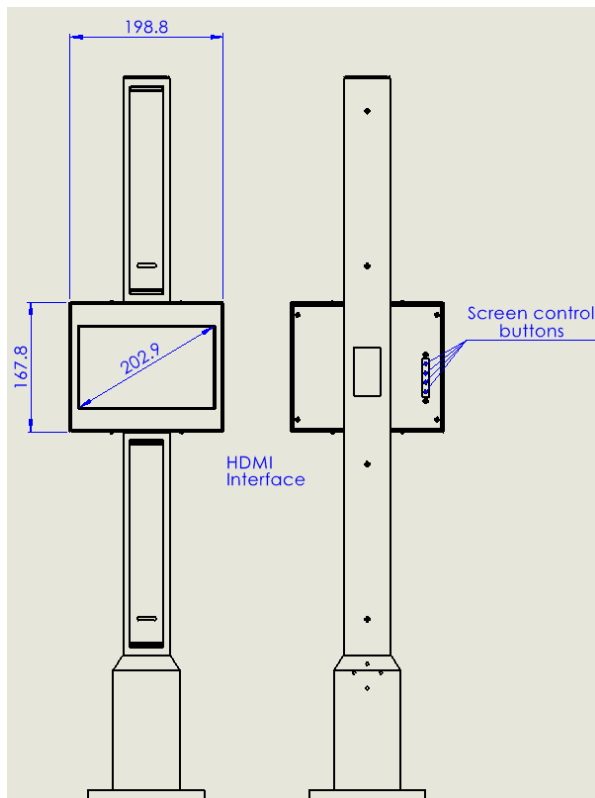

ASLOC Portrait Screen (6.5" Screen)

LCD Size	6.5" Diagonal
Visible area	132.48 (W) x 99.36 (H) mm
Native resolution	640 (W) x 480 (H)
Auto rescale	Inbuilt auto rescale for non-native image size
Aspect Ratio	4:3
View Angle (U/D/L/R)	70/70/80/80
Contrast Ratio	600:1
Brightness	560 nits
Colour Depth	16.2 million colours
LED Lamp Life	50,000 hours to half Brightness
Operating Temp °C	-20 to 70
Touchscreen	5-wire touch screen with USB interface
Interface	VGA (HDMI can be optioned)

ASLOC Landscape Screen (8.0" Screen)

LCD Size	8" Diagonal
Active area	174 (W) x 104.4 (H) mm
Native resolution	800 (W) x 480 (H)
Auto rescale	Inbuilt auto rescale for non-native image size
Aspect Ratio	16:9
View Angle (U/D/L/R)	80/80/80/80
Contrast Ratio	700:1
Brightness	900 nits
Colour Depth	16.7 million colours
LED Lamp Life	100,000 hours to half Brightness
Operating Temp °C	-30 to 80
Touchscreen	Resistor type 5 wire. USB interface
Interface	HDMI

The new landscape screen set up incorporates a screen offset to angle the screen as follows:

Figure 3: Dimensional top down view drawing highlighting benefits of screen offsets

The diagram above highlights the advantage of an offset screen. Offsetting the screen prevents the screen framework overhanging either side of the gate application, if the ASLOC pole is positioned at 35° to the subject. The screen must be offset to account for the position of the gate to the subject.