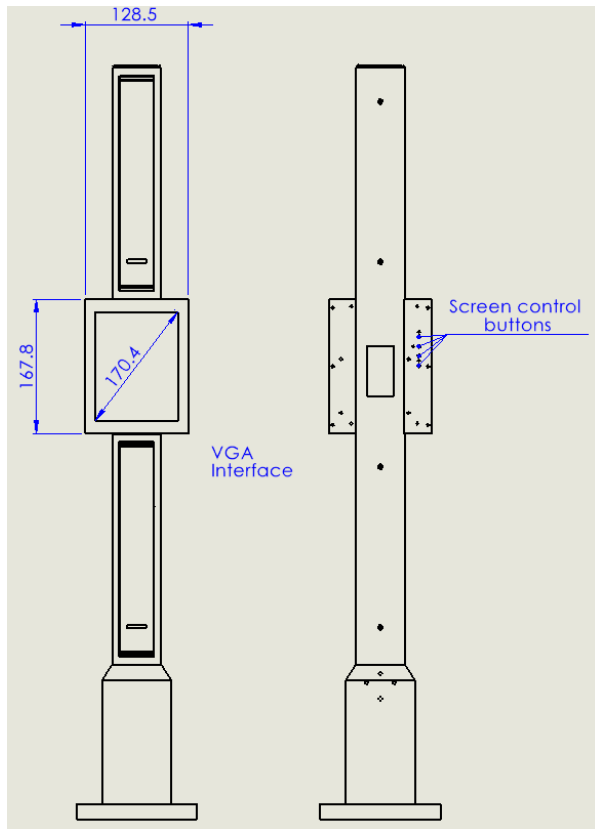

ASLOC Portrait Screen (6.5" Screen)

LCD Size	6.5" Diagonal
Visible area	132.48 (W) x 99.36 (H) mm
Native resolution	640 (W) x 480 (H)
Auto rescale	Inbuilt auto rescale for non-native image size
Aspect Ratio	4:3
View Angle (U/D/L/R)	70/70/80/80
Contrast Ratio	600:1
Brightness	560 nits
Colour Depth	16.2 million colours
LED Lamp Life	50,000 hours to half Brightness
Operating Temp °C	-20 to 70
Touchscreen	5-wire touch screen with USB interface
Interface	VGA (HDMI can be optioned)

ASLOC Landscape Screen (8.0" Screen)

LCD Size	8" Diagonal
Active area	174 (W) x 104.4 (H) mm
Native resolution	800 (W) x 480 (H)
Auto rescale	Inbuilt auto rescale for non-native image size
Aspect Ratio	16:9
View Angle (U/D/L/R)	80/80/80/80
Contrast Ratio	700:1
Brightness	900 nits
Colour Depth	16.7 million colours
LED Lamp Life	100,000 hours to half Brightness
Operating Temp °C	-30 to 80
Touchscreen	Resistor type 5 wire. USB interface
Interface	HDMI

The new landscape screen set up incorporates a screen offset to angle the screen as follows:

Figure 3: Dimensional top down view drawing highlighting benefits of screen offsets

The diagram above highlights the advantage of an offset screen. Offsetting the screen prevents the screen framework overhanging either side of the gate application, if the ASLOC pole is positioned at 35° to the subject. The screen must be offset to account for the position of the gate to the subject.