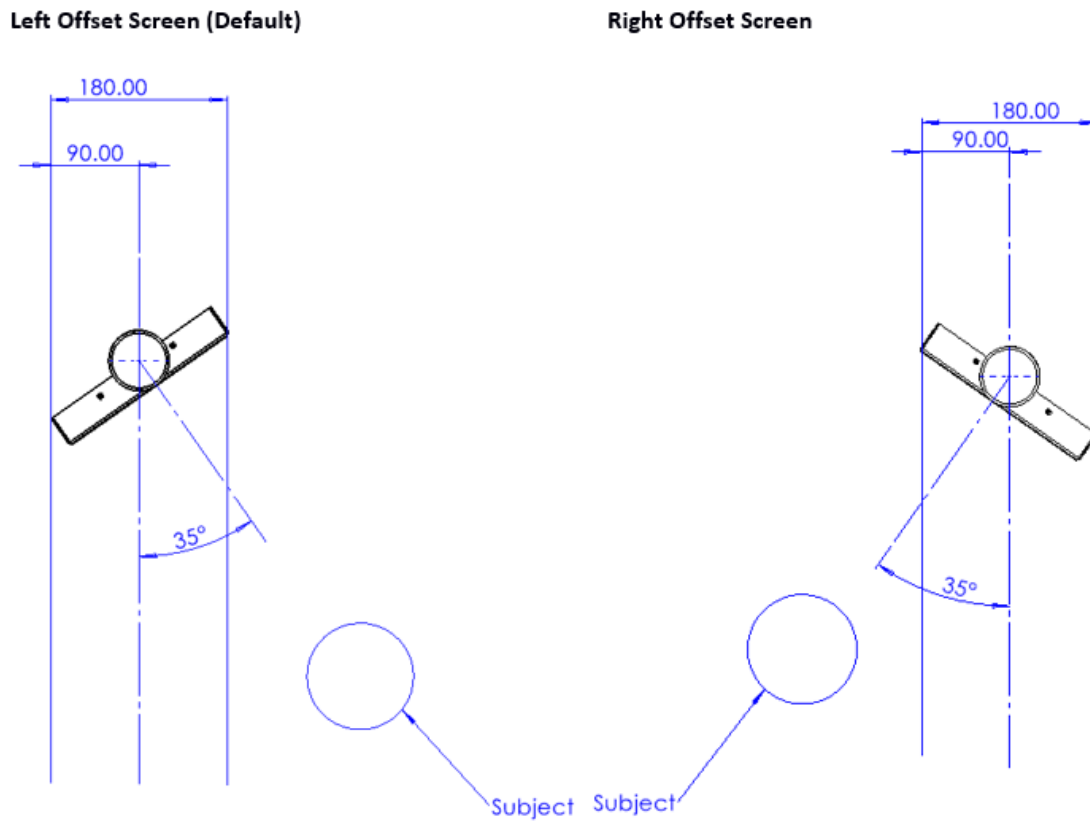

ASLOC Portrait Screen (6.5" Screen)

LCD Size	6.5" Diagonal
Visible area	132.48 (W) x 99.36 (H) mm
Native resolution	640 (W) x 480 (H)
Auto rescale	Inbuilt auto rescale for non-native image size
Aspect Ratio	4:3
View Angle (U/D/L/R)	70/70/80/80
Contrast Ratio	600:1
Brightness	560 nits
Colour Depth	16.2 million colours
LED Lamp Life	50,000 hours to half Brightness
Operating Temp °C	-20 to 70
Touchscreen	5-wire touch screen with USB interface
Interface	VGA (HDMI can be optioned)

ASLOC Landscape Screen (8.0" Screen)

LCD Size	8" Diagonal
Active area	174 (W) x 104.4 (H) mm
Native resolution	800 (W) x 480 (H)
Auto rescale	Inbuilt auto rescale for non-native image size
Aspect Ratio	16:9
View Angle (U/D/L/R)	80/80/80/80
Contrast Ratio	700:1
Brightness	900 nits
Colour Depth	16.7 million colours
LED Lamp Life	100,000 hours to half Brightness
Operating Temp °C	-30 to 80
Touchscreen	Resistor type 5 wire. USB interface
Interface	HDMI

The new landscape screen set up incorporates a screen offset to angle the screen as follows:

Figure 3: Dimensional top down view drawing highlighting benefits of screen offsets

The diagram above highlights the advantage of an offset screen. Offsetting the screen prevents the screen framework overhanging either side of the gate application, if the ASLOC pole is positioned at 35° to the subject. The screen must be offset to account for the position of the gate to the subject.